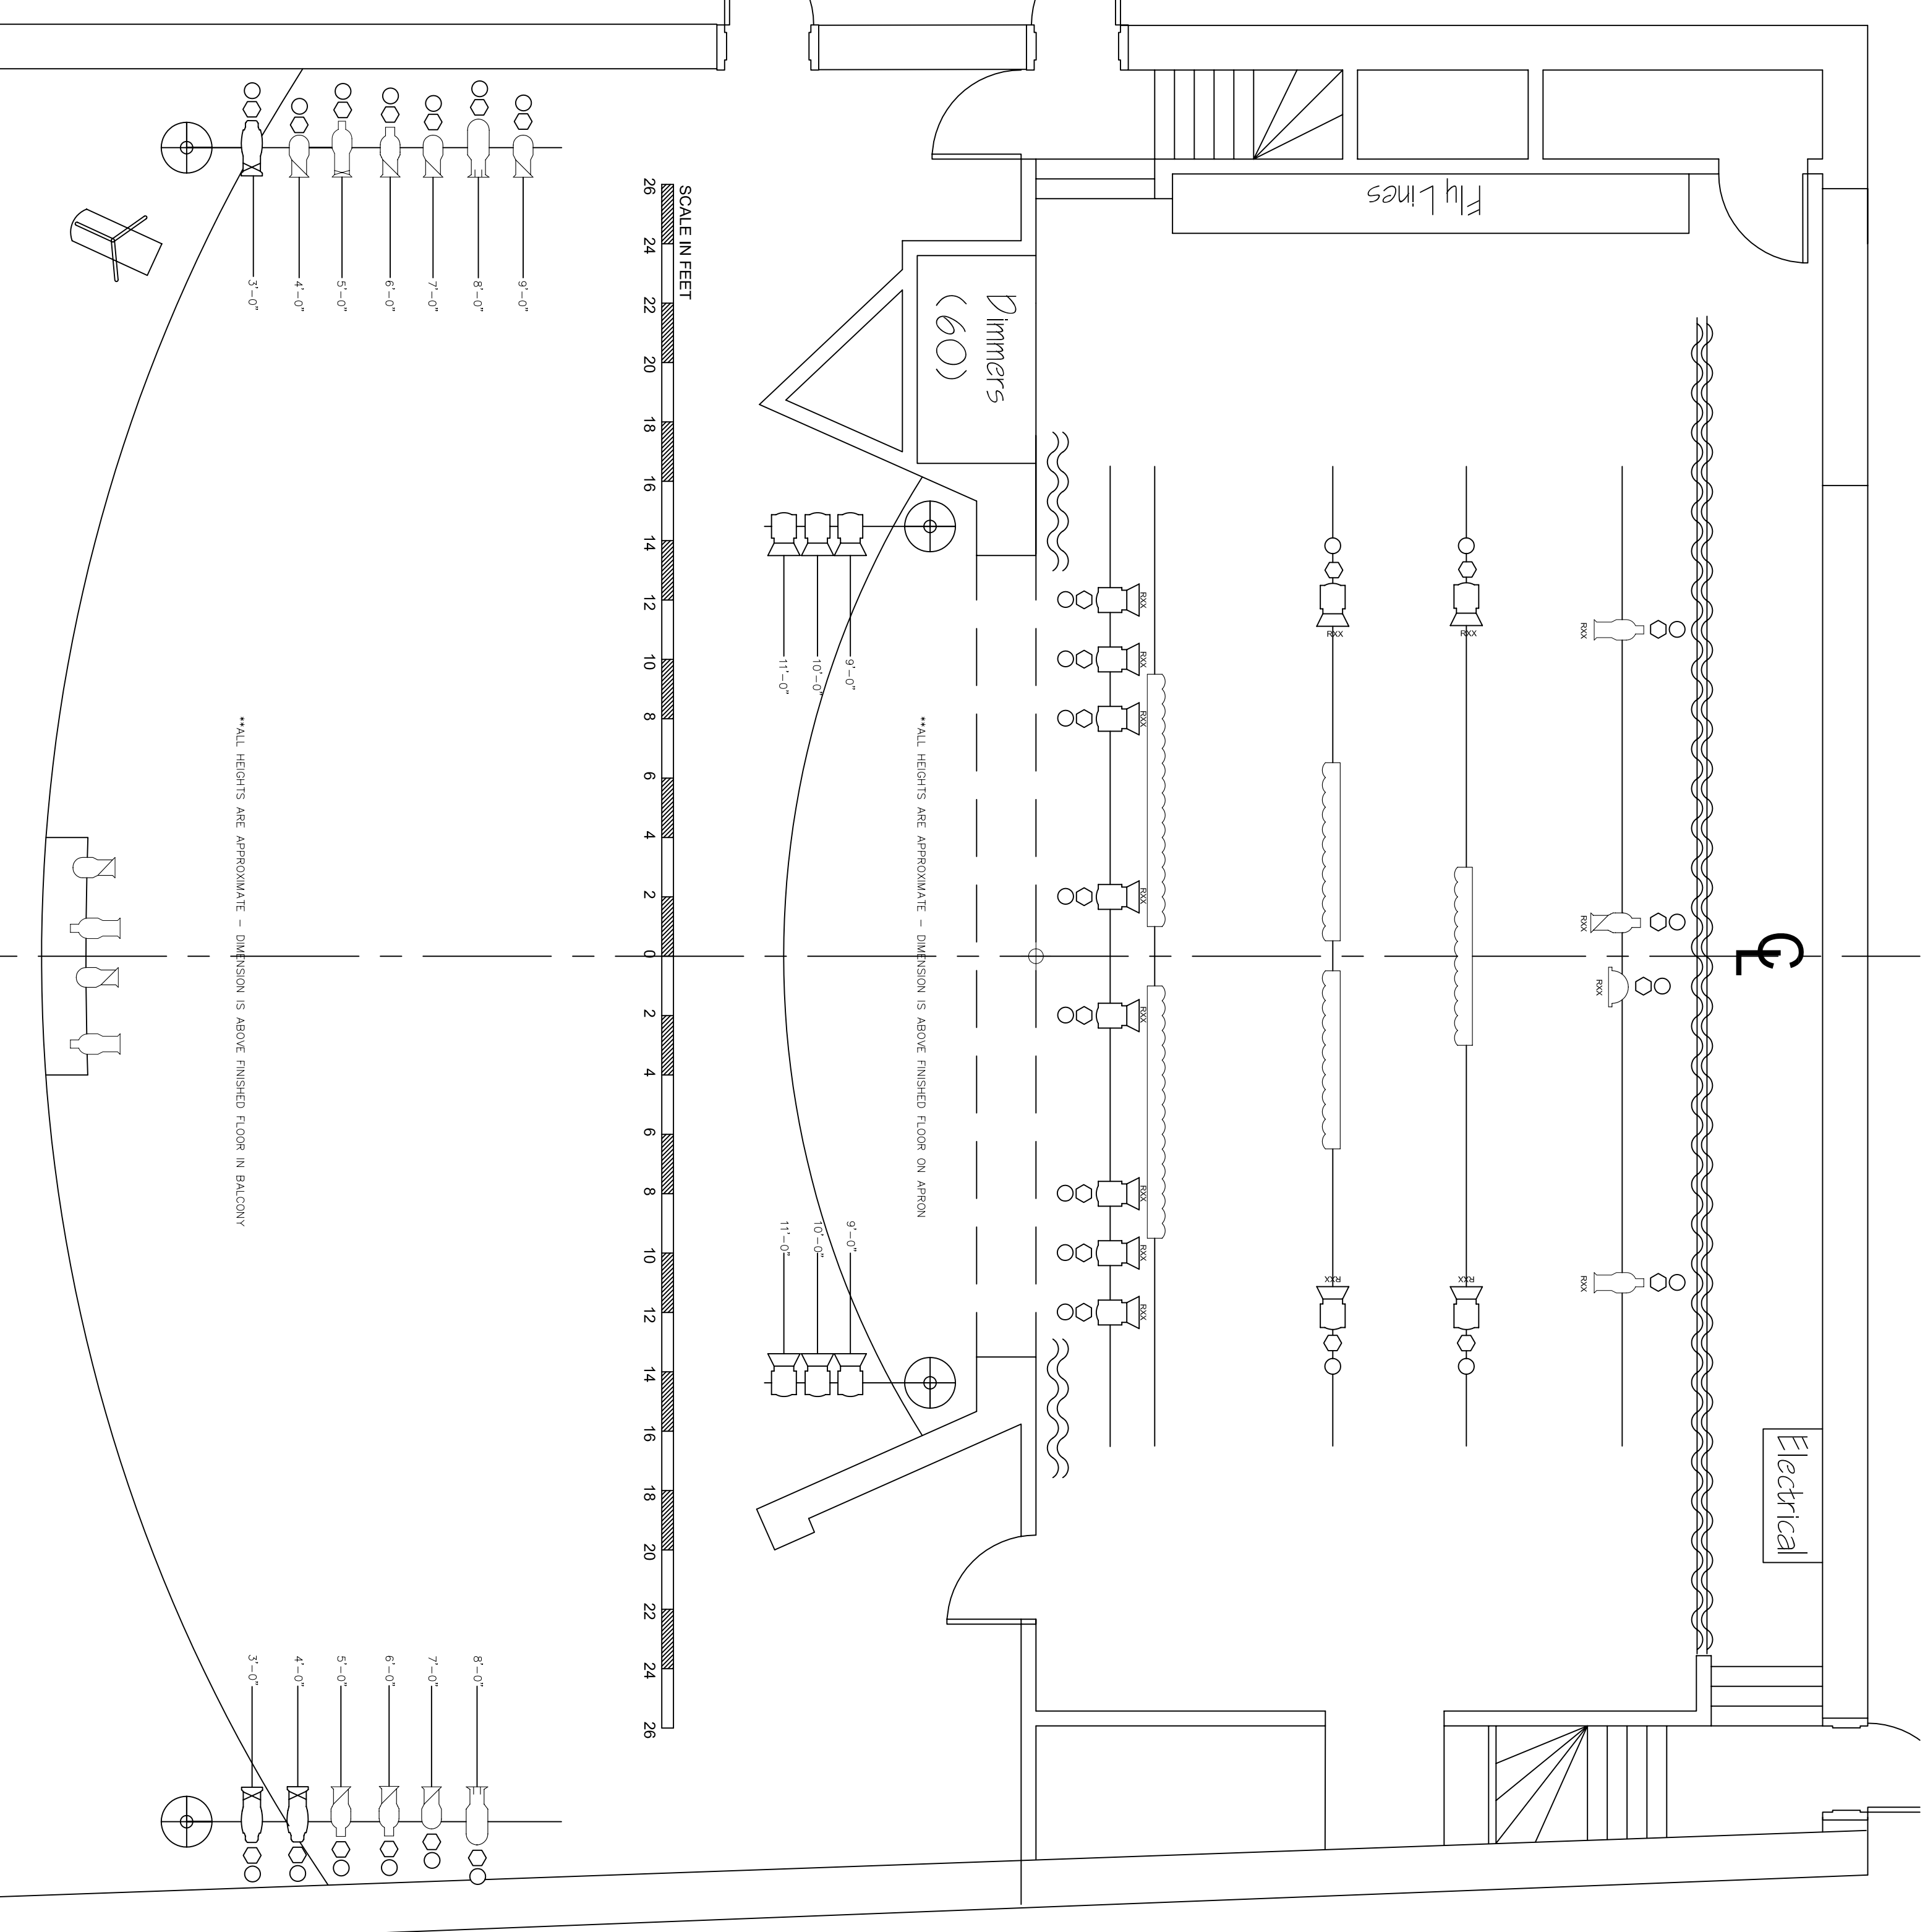

STAGE LIGHTING PLOT

THE HISTORIC EVERETT THEATRE
2911 COLBY AVE, EVERETT WA

PREPARED BY LIGHTING SOLUTIONS NW
15716 15th AVE NE # 308
Seattle, WA
206-660-3753

1 STAGE LIGHTING PLAN
Scale: 1/4" = 1'-0"

ELEVATION	PLAN SYMBOL	DESCRIPTION	QTY.
		ETC SOURCE 4 19" ELLIPSOIDAL SPOTLIGHT	3
		ALTMAN 3800 6 x 16 ELLIPSOIDAL SPOTLIGHT	1
		STRAND TLEKO 6 x 12 ELLIPSOIDAL SPOTLIGHT	6
		ALTMAN 3800 6 x 12 ELLIPSOIDAL SPOTLIGHT	4
		ALTMAN 3800 6 x 9 ELLIPSOIDAL SPOTLIGHT	4
		STRAND TLEKO 8 x 13 ELLIPSOIDAL SPOTLIGHT	2
		ALTMAN 650 6" FRESNEL	18
		ALTMAN 16" SCOOP	1
		6 12 LAMP BORDERLIGHT	3
		8 16 LAMP BORDERLIGHT	2
		LYOAN SUPERARC 350 FOLLOWSPOT	1
		FOCUS COLOR BEAM SPREAD	
		DIMMER/CIRCUIT CHANNEL	

2 STAGE LIGHTING KEY
Scale: NTS